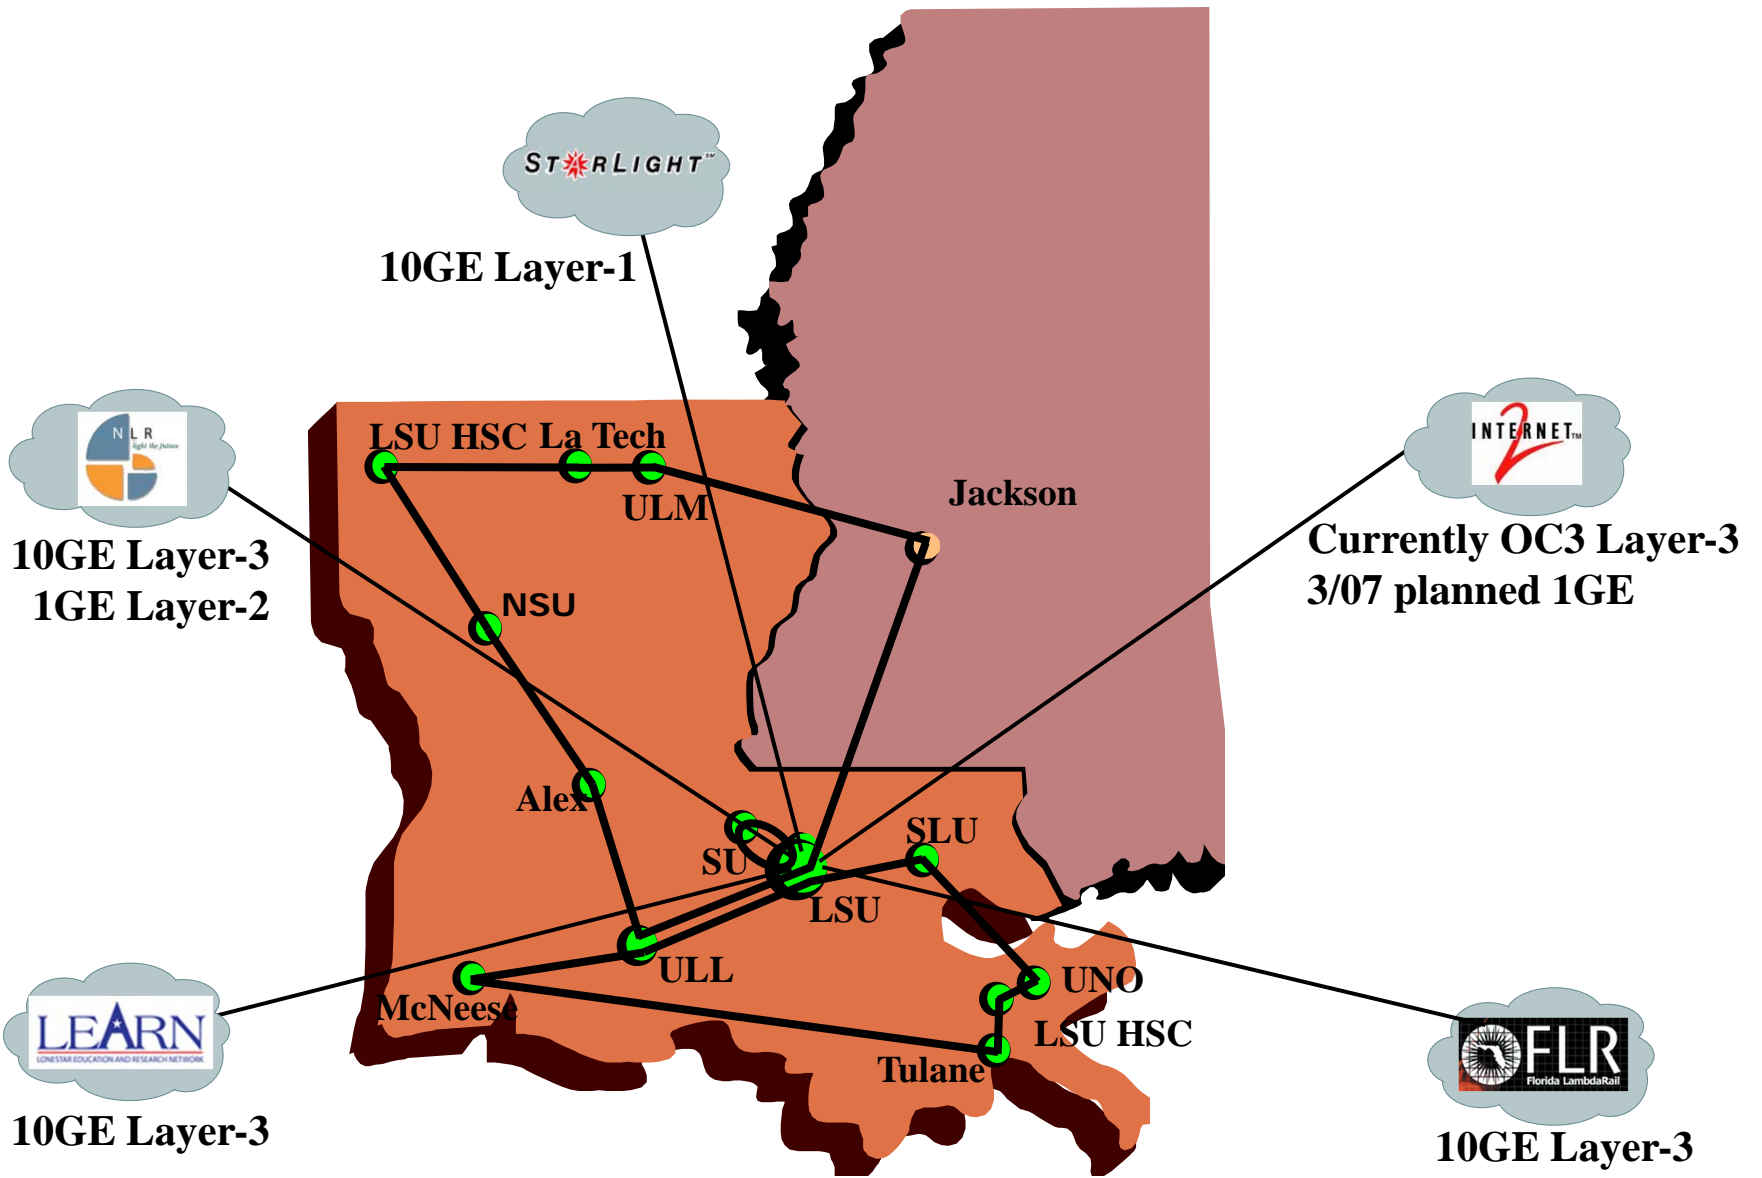

LONI Management Council

Network Update

12/12/2006

Prepared by Lonnie Leger

BTR Metro Ring

Cisco Transport Controller

File Edit View Tools Help

Network Scope: All

Cisco Transport Controller

File Edit View Tools Help

Network Scope: All

Network View

7 CR 0 MJ 3 MN

Unknown10
Node is disconnected
(N/A alarm status)

RAMAH-SOUTH-AMP

LSU-SOUTH-ROADM*